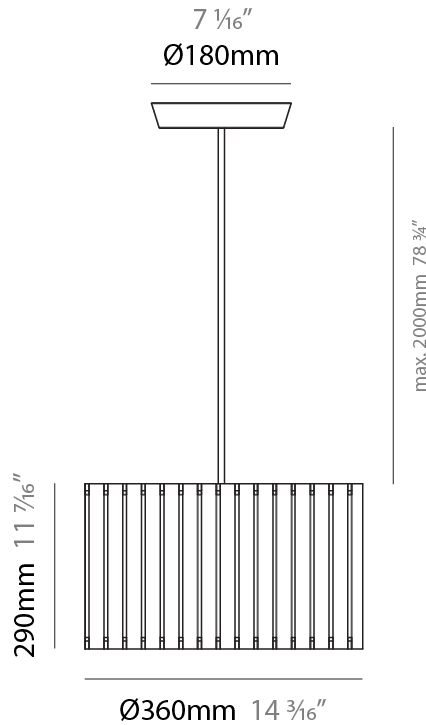

LUZ OCULTA WOOD SUSPENSION

D51039-

base number   Finish Options   Finish Options

1. To build a product code in our configurator select the specify button on the base model # product page
2. To build a manual product code on this datasheet choose from the options listed below in blue font and add the suffix to the base model #

GENERAL

Series: Luz Oculta
Subseries: Luz Oculta Wood
Brand: Fambuena
Division: Design
Mounting Type: Suspension
Mounting Location: Ceiling
Subcategory: Pendant

PHYSICAL

Shape: Rectangle
Diameter (mm): 360
Diameter (in): 14 ³/₁₆"
Height (mm): 290
Height (in): 11 ⁷/₁₆"
Light Distribution: Direct / Indirect
Fixture Finish: [DOW / NAT](#)
Holder Finish: BRA / BRZ
Fixture Material: Metal / Wood
Cable Details: Cable length 2000mm / 79"

ELECTRICAL

Number of Lamps: 1
Lamp Type: LED Retrofit
Lamp Shape: A19
Bulb Included: Bulb Not Included
Max. Wattage Per Lamp (W): 7
Lamp Base: E26
Input Voltage (V): 120
Upon Request: 277Vac / GU24

LED

OPTICAL

RATINGS AND CERTIFICATIONS

Certified By: Certified for North American Standards
IP rating: IP20