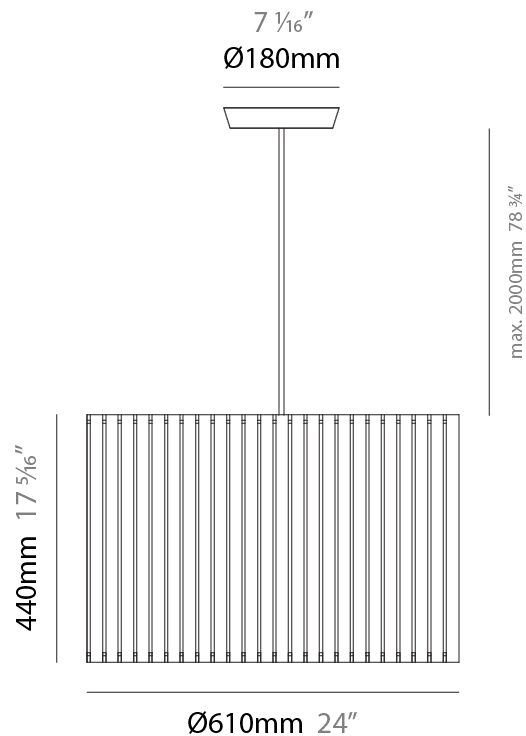

LUZ OCULTA WOOD SUSPENSION

D51037- _____ - _____

base number   Finish Options   Finish Options

1. To build a product code in our configurator select the specify button on the base model # product page
2. To build a manual product code on this datasheet choose from the options listed below in blue font and add the suffix to the base model #

GENERAL

Series: Luz Oculta
Subseries: Luz Oculta Wood
Brand: Fambuena
Division: Design
Mounting Type: Suspension
Mounting Location: Ceiling
Subcategory: Pendant

PHYSICAL

Shape: Rectangle
Diameter (mm): 610
Diameter (in): 24
Height (mm): 440
Height (in): 17 ⁵/₁₆"
Light Distribution: Direct / Indirect
Fixture Finish: DOW / NAT
Holder Finish: BRA / BRZ
Fixture Material: Metal / Wood
Cable Details: Cable length 2000mm / 79"

ELECTRICAL

Number of Lamps: 1
Lamp Type: LED Retrofit
Lamp Shape: A19
Bulb Included: Bulb Not Included
Max. Wattage Per Lamp (W): 12
Lamp Base: E26
Input Voltage (V): 120
Upon Request: 277Vac / GU24

LED

OPTICAL

RATINGS AND CERTIFICATIONS

Certified By: Certified for North American Standards
IP rating: IP20