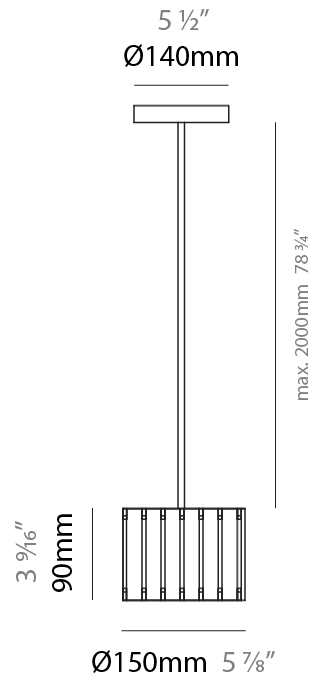

PROJECT	
TYPE	
SPECIFIER	
QUANTITY	
DATE	

LUZ OCULTA WOOD SUSPENSION

D51043- -
base number   Finish Options   Finish Options

1. To build a product code in our configurator select the specify button on the base model # product page
2. To build a manual product code on this datasheet choose from the options listed below in blue font and add the suffix to the base model #

GENERAL

Series: Luz Oculta
Subseries: Luz Oculta Wood
Brand: Fambuena
Division: Design
Mounting Type: Suspension
Mounting Location: Ceiling
Subcategory: Pendant

PHYSICAL

Shape: Rectangle
Diameter (mm): 150
Diameter (in): 5 7/8
Height (mm): 90
Height (in): 3 9/16
Light Distribution: Direct / Indirect
Fixture Finish: [DOW / NAT](#)
Holder Finish: [BRA / BRZ](#)
Fixture Material: Metal / Wood
Cable Details: Cable length 2000mm / 79"

ELECTRICAL

Number of Lamps: 1
Lamp Type: LED Retrofit
Lamp Shape: T4
Bulb Included: Bulb Not Included
Max. Wattage Per Lamp (W): 3
Lamp Base: G9
Input Voltage (V): 120

LED

OPTICAL

RATINGS AND CERTIFICATIONS

Certified By: Certified for North American Standards
IP rating: IP20