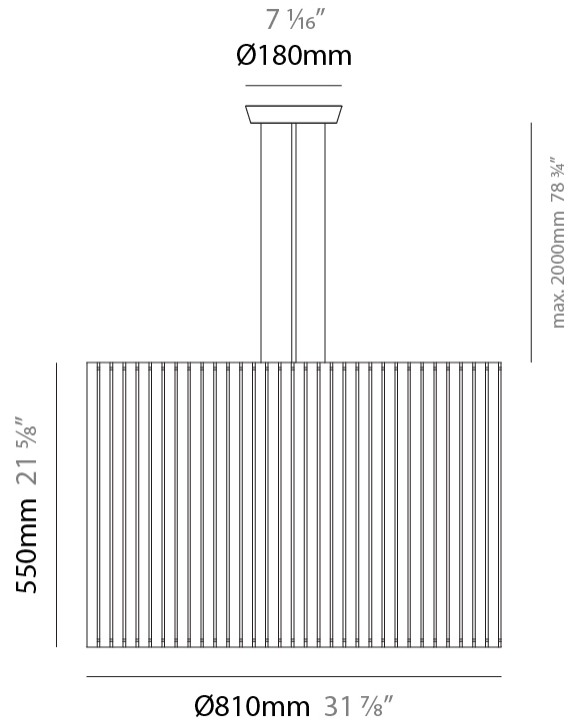

LUZ OCULTA WOOD SUSPENSION

D51035- -

base number   Finish Options   Finish Options

1. To build a product code in our configurator select the specify button on the base model # product page
2. To build a manual product code on this datasheet choose from the options listed below in blue font and add the suffix to the base model #

GENERAL

Series: Luz Oculta
Subseries: Luz Oculta Wood
Brand: Fambuena
Division: Design
Mounting Type: Suspension
Mounting Location: Ceiling
Subcategory: Pendant

PHYSICAL

Shape: Rectangle
Diameter (mm): 810
Diameter (in): 31 7/8
Height (mm): 550
Height (in): 21 5/8
Light Distribution: Direct / Indirect
Fixture Finish: [DOW](#) / [NAT](#)
Holder Finish: [BRA](#) / [BRZ](#)
Fixture Material: Metal / Wood
Cable Details: Cable length 2000mm / 79"

ELECTRICAL

Number of Lamps: 3
Lamp Type: LED Retrofit
Lamp Shape: A19
Bulb Included: Bulb Not Included
Total Output Wattage (W): 36
Max. Wattage Per Lamp (W): 12
Lamp Base: E26
Input Voltage (V): 120
Upon Request: 277Vac / GU24

LED

OPTICAL

RATINGS AND CERTIFICATIONS

Certified By: Certified for North American Standards
IP rating: IP20