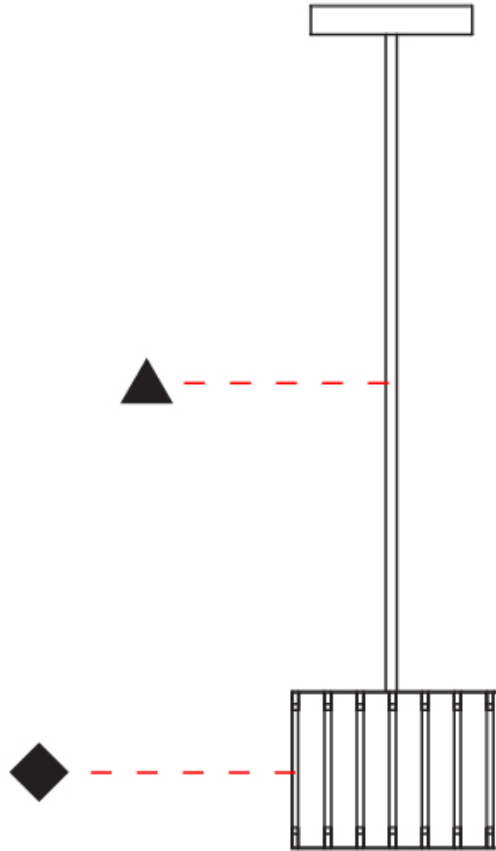

LUZ OCULTA WOOD SUSPENSION

D51043-

PROJECT

TYPE

SPECIFIER

QUANTITY

DATE

D